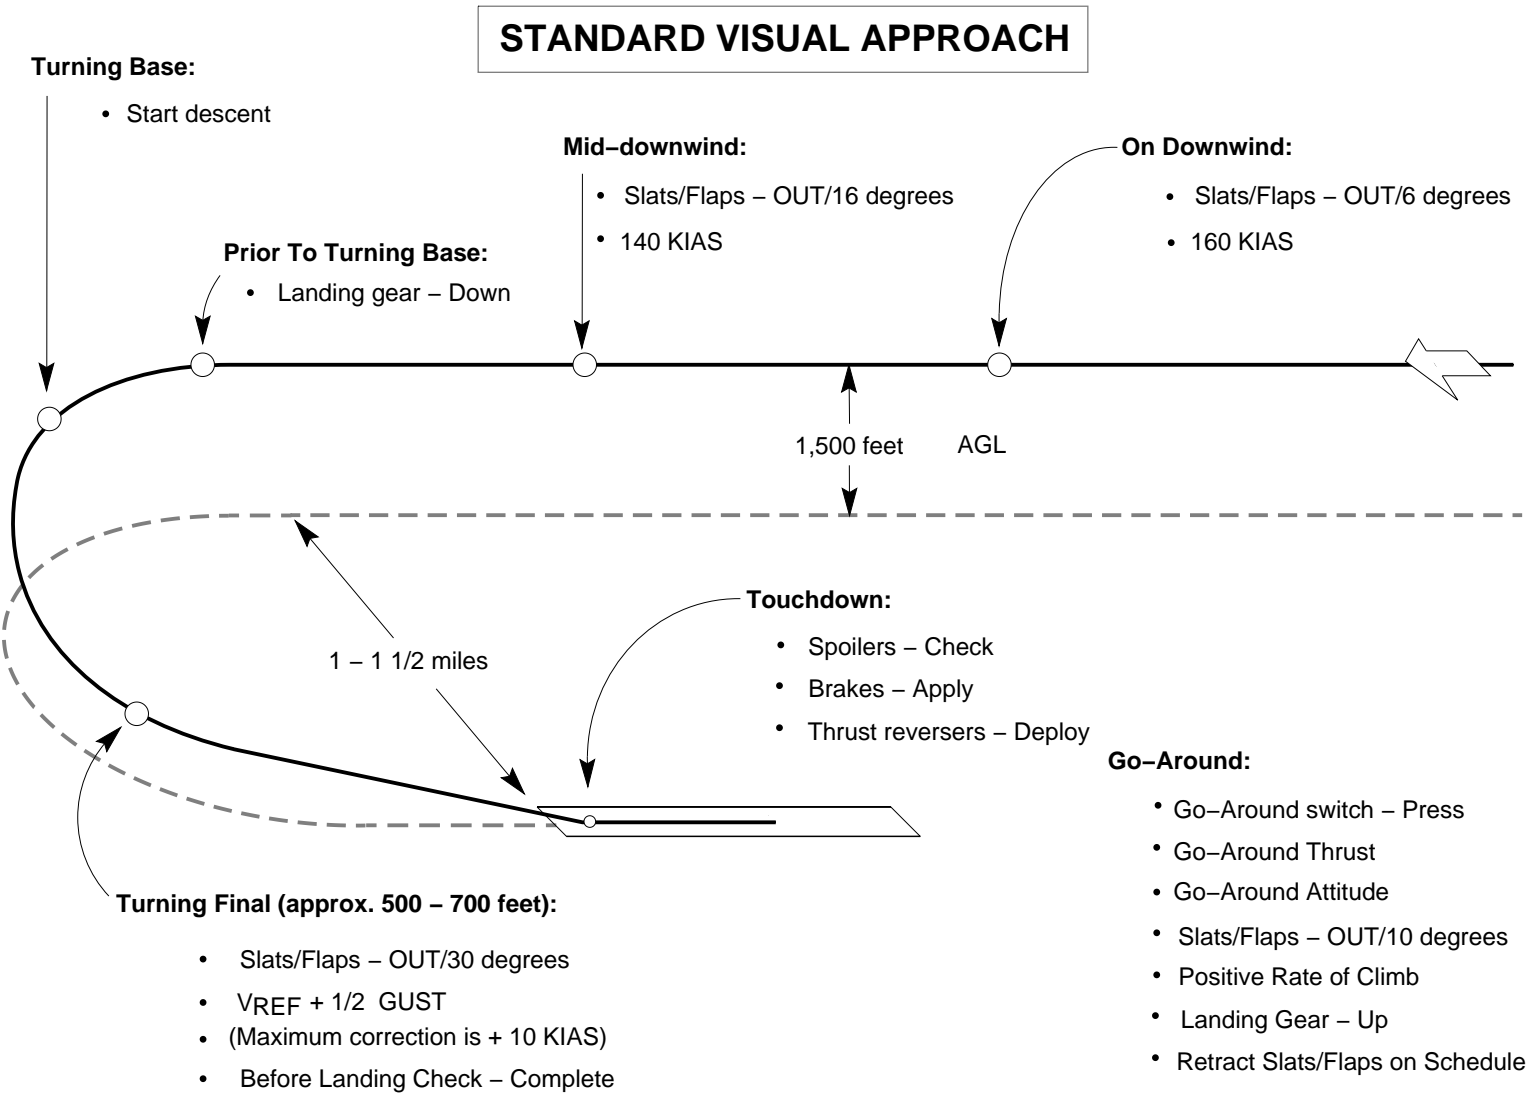

7. STANDARD VISUAL APPROACH (CONT'D)

Standard Visual Approach
Figure 04-08-4

REV 41, Jul 08, 2004

Flight Crew Operating Manual

CSP 700-6

END

Volume 1
04-08-13