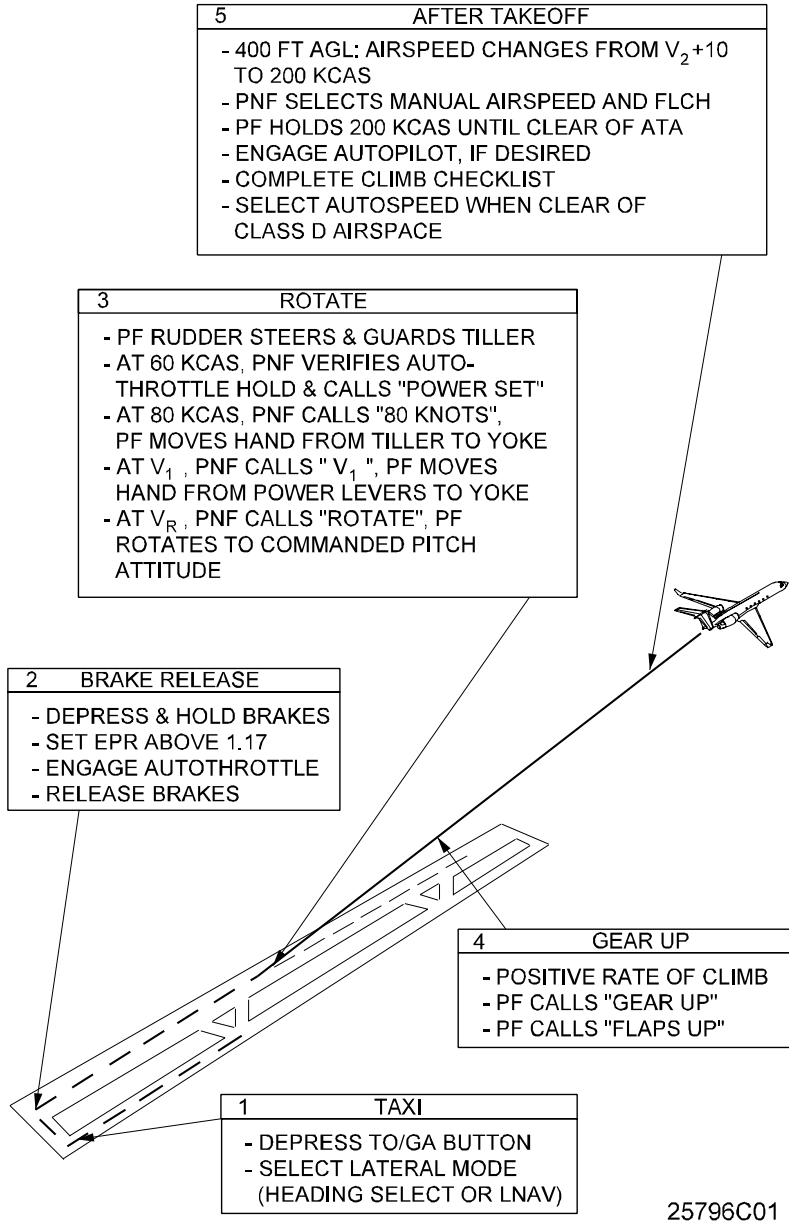

Gulfstream IV

OPERATING MANUAL

25796C01

Normal Takeoff With Autothrottles
Figure 1