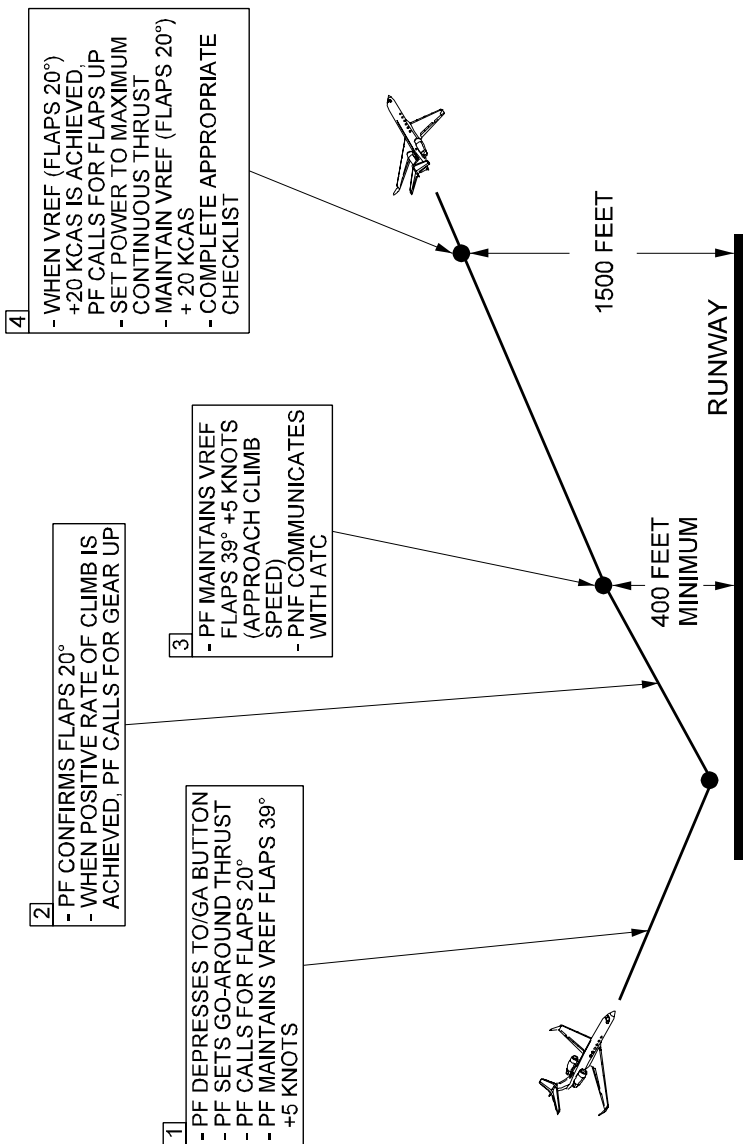

GULFSTREAM G560
OPERATING MANUAL

23042B05

Go-Around: Single Engine
Figure 6