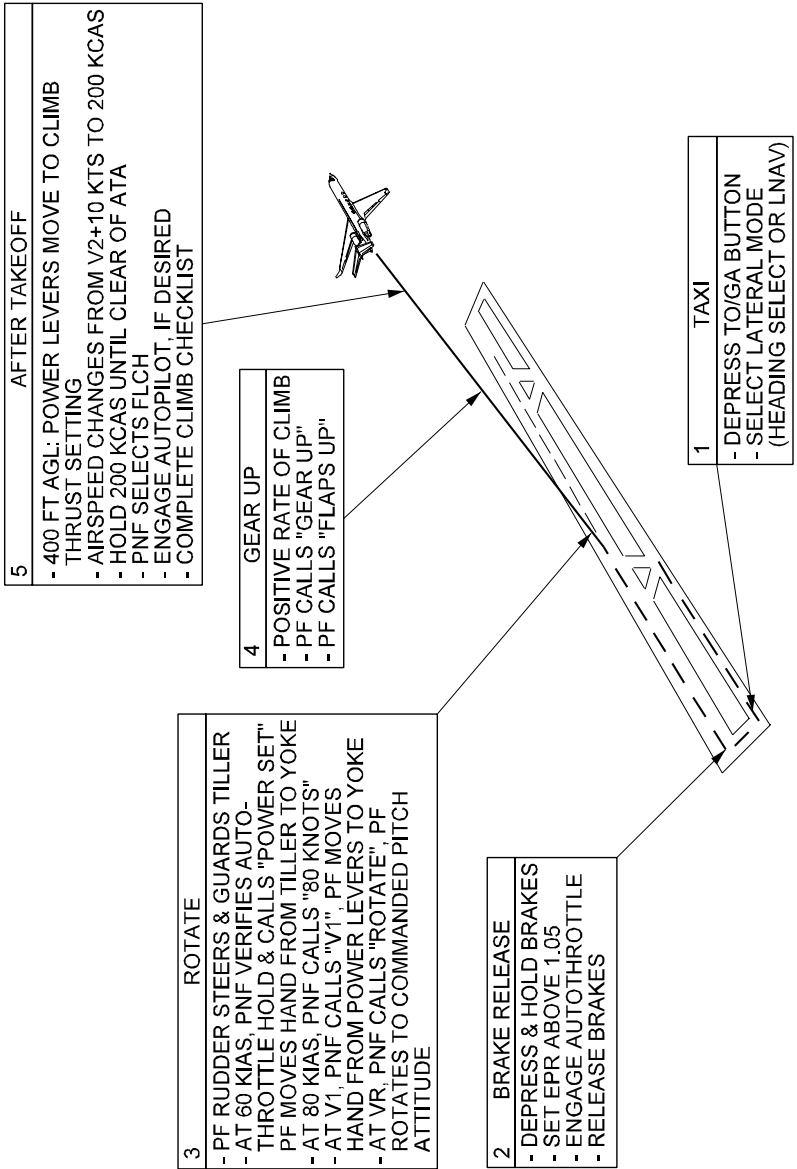

GULFSTREAM G550
OPERATING MANUAL

23031B02

Normal Takeoff With Autothrottles
Figure 1