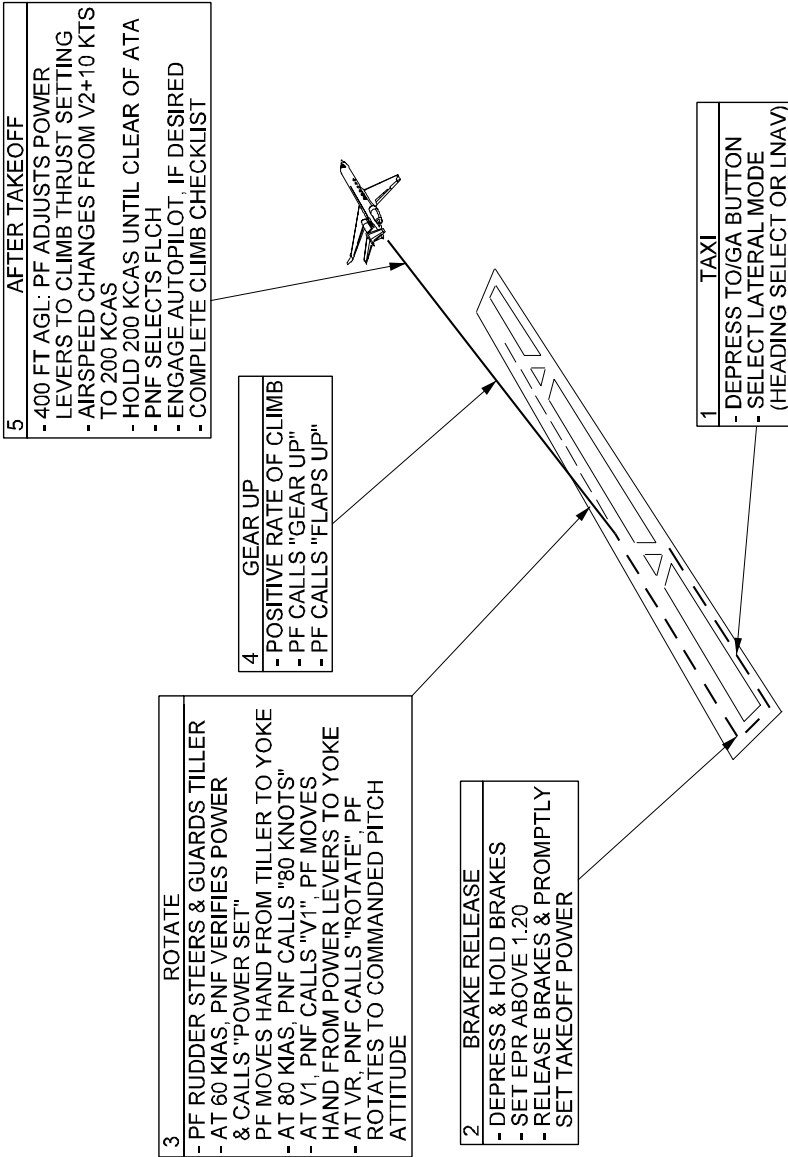

GULFSTREAM G550 OPERATING MANUAL

23032B02

Normal Takeoff Without Autothrottles
Figure 2