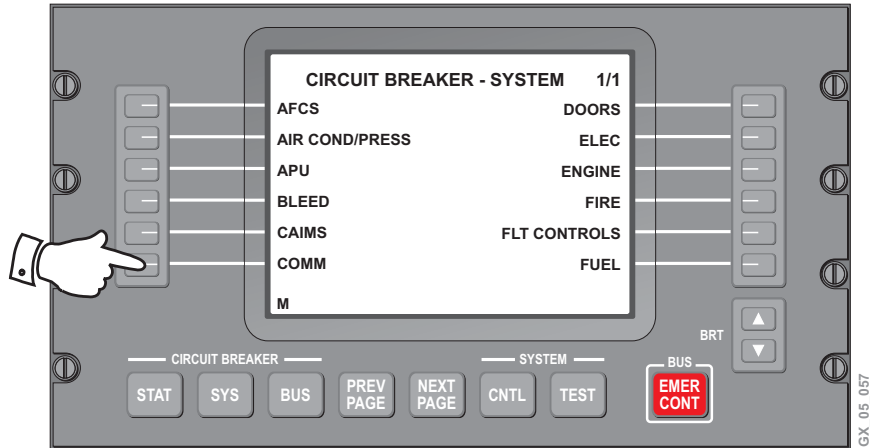

EMS CIRCUIT PROTECTION

CB - COMM SYSTEM			1/5
AIRPHONE REPEATER	DC 1	IN	
AIRPHONE SYSTEM	DC 1	IN	
AUDIO PANEL 1A	DC 1	IN	
AUDIO PANEL 1B	BATT	IN	
AUDIO PANEL 2A	DC 2	IN	
AUDIO PANEL 2B	BATT	IN	
CB - COMM SYSTEM			2/5
AUDIO PANEL 3A	DC 1	IN	
AUDIO PANEL 3B	DC ESS	IN	
DATA LINK	DC 1	IN	
HF 1 COUPLER	DC 2	IN	
HF 1 TRANSCVR	DC 2	IN	
HF 2 COUPLER	DC 1	IN	
CB - COMM SYSTEM			3/5
HF 2 TRANSCVR	DC 1	IN	
PASSENGER ADDRESS	BATT	IN	
RMU 1 PWR A	DC 1	IN	
RMU 1 PWR B	DC ESS	IN	
RMU 2 PWR A	DC 2	IN	
RMU 2 PWR B	BATT	IN	

M

CB - COMM SYSTEM				4/5
SATCOM AMP	AC 2	ACPC	IN	
SATCOM AMP CTLR	DC 1		IN	
SATCOM DATA UNIT	DC 1		IN	
SATCOM FREQ UNIT	AC 1	CCBP	IN	
SELCAL	DC 1		IN	
TRANSPONDER	DC 2		IN	
CB - COMM SYSTEM				5/5
TRANSPONDER 2	BATT		IN	
VHF COM 1	DC 2		IN	
VHF COM 2	BATT		IN	
VHF COM 3	DC 1		IN	