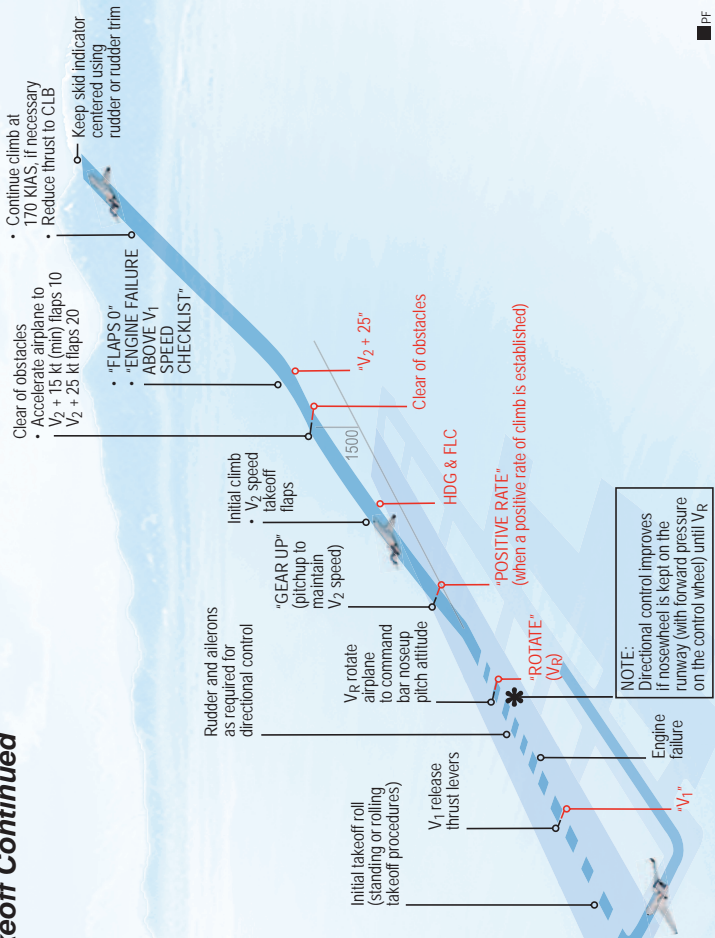

# Engine Failure (Above V<sub>1</sub> Speed) Takeoff Continued

PF  
PNF  
\* = CALL RESPONSE

Engine Failure Above V<sub>1</sub> Speed