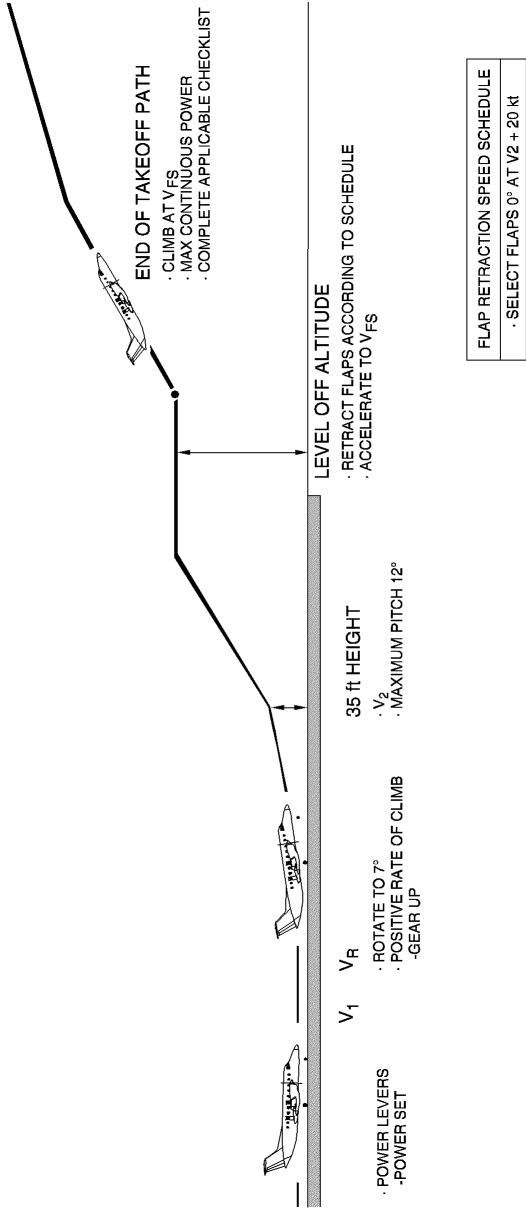

# TAKEOFF WITH ENGINE FAILURE ABOVE V1 - FLAPS 15°

1200M080006.MICE