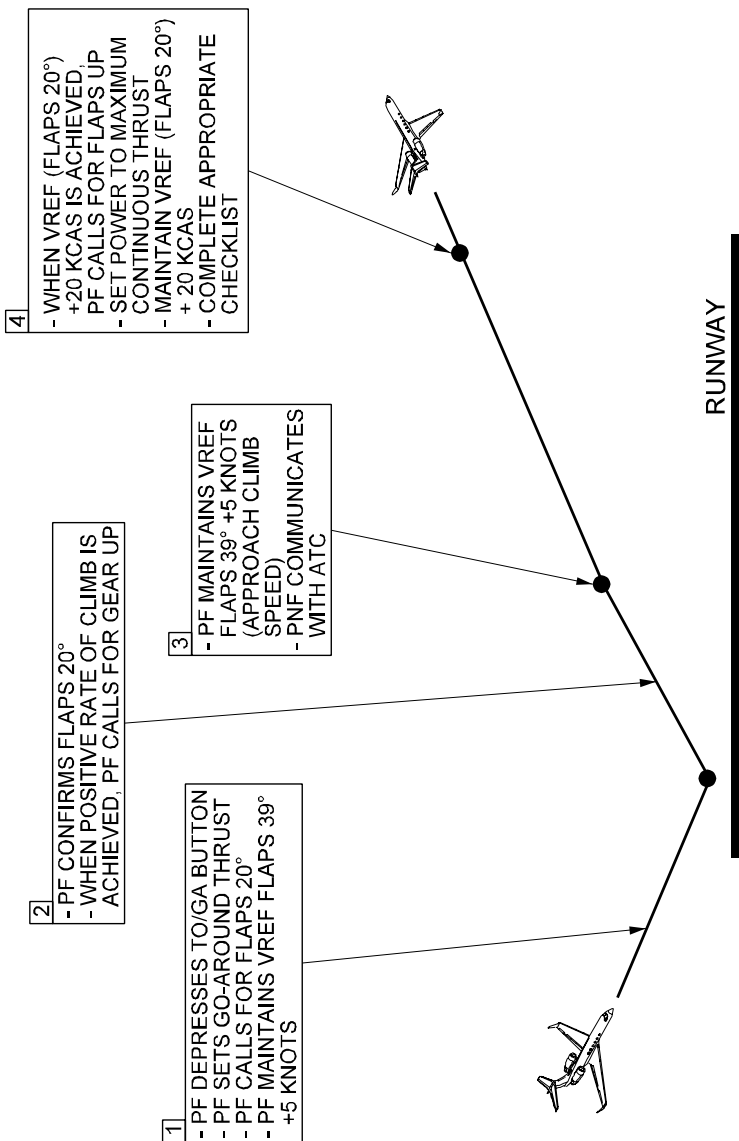

# Gulfstream V

## OPERATING MANUAL

23042B04

Go-Around: Single Engine  
Figure 6