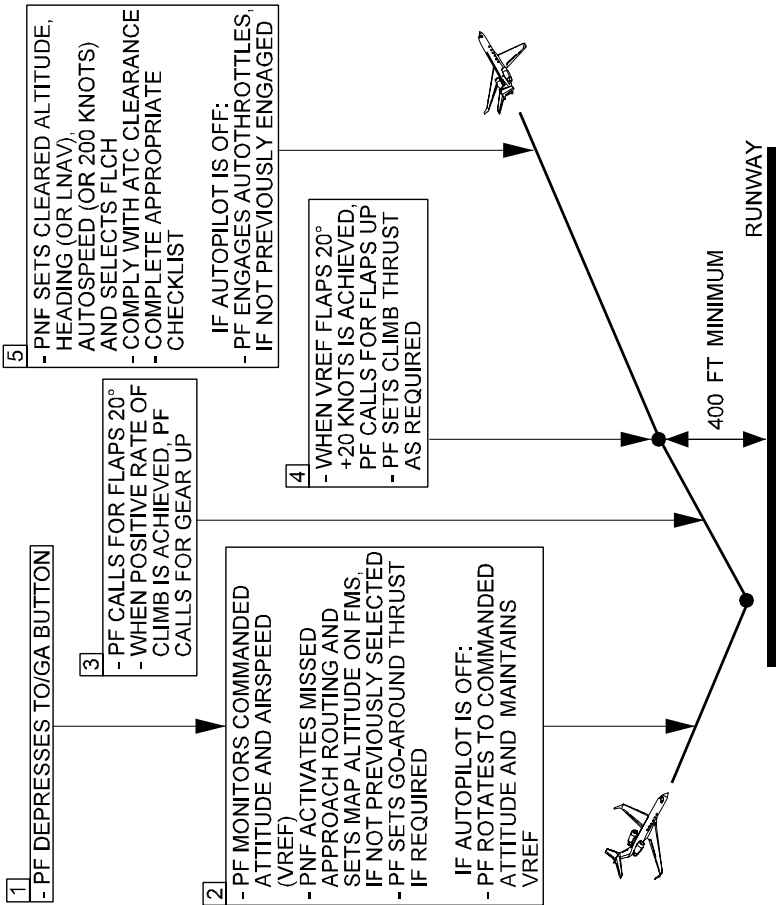

Gulfstream V

OPERATING MANUAL

23041B02

Go-Around: Twin Engine, Autopilot On Or Off
 Figure 5