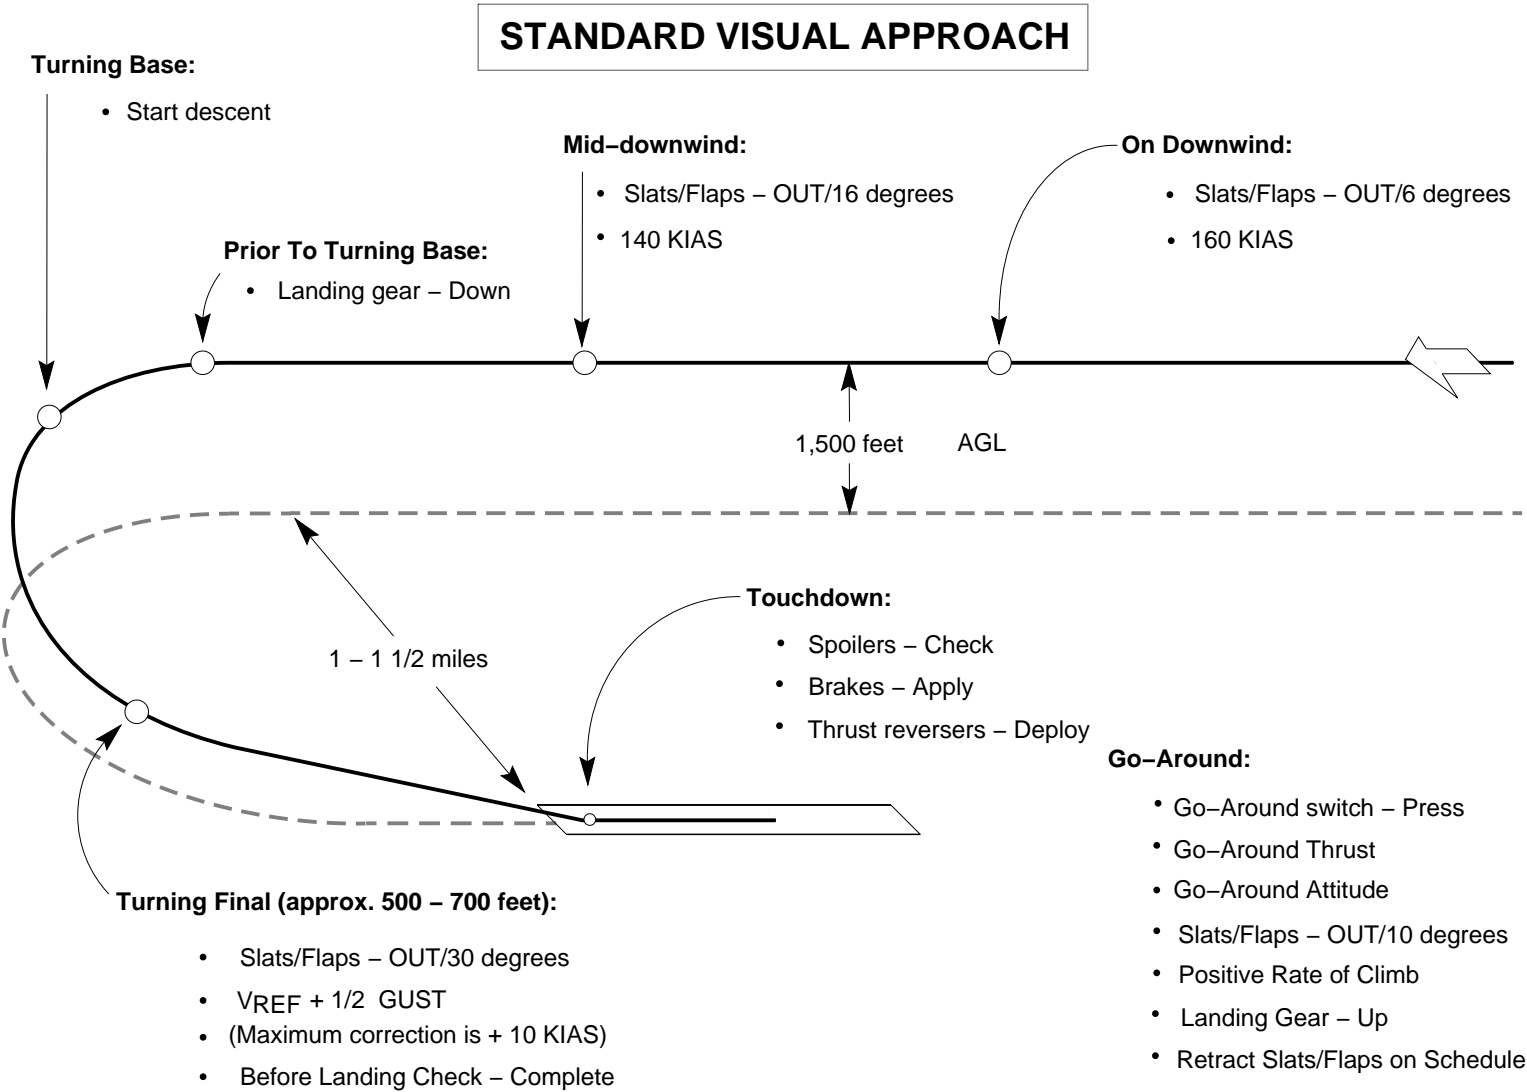

7. STANDARD VISUAL APPROACH (CONT'D)

Standard Visual Approach
Figure 04-08-4

REV 41, Jul 08, 2004

Flight Crew Operating Manual

CSP 700-6

END

Volume 1
04-08-13